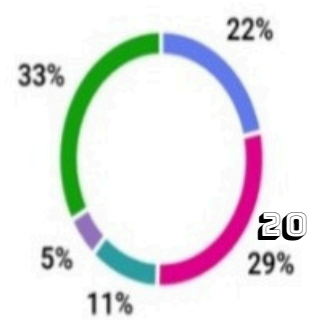

What challenges did you face during the implementation of this AI solution?

● Lack of technical expertise	72
● Financial constraints	97
● Limited data availability	37
● Regulatory issues	18
● Other	110