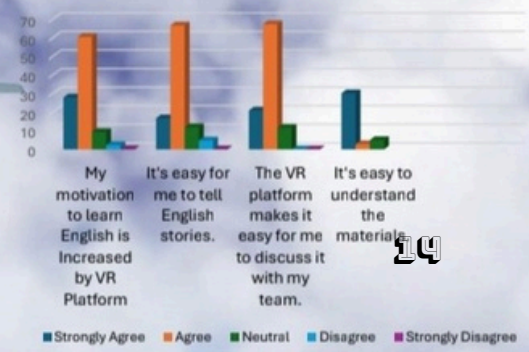

The Usefulness of VR platform