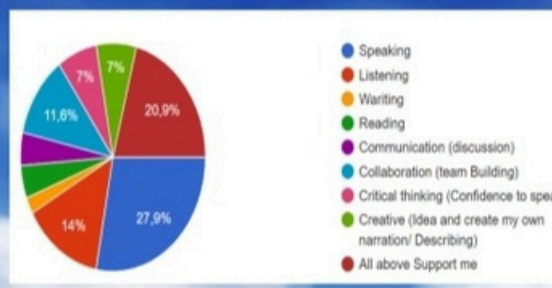

The VR Platform gives me a memorable learning experience in learning English in the form of