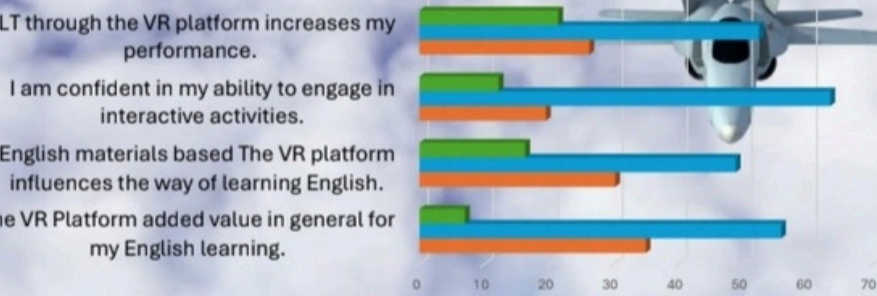

VR and Behavior